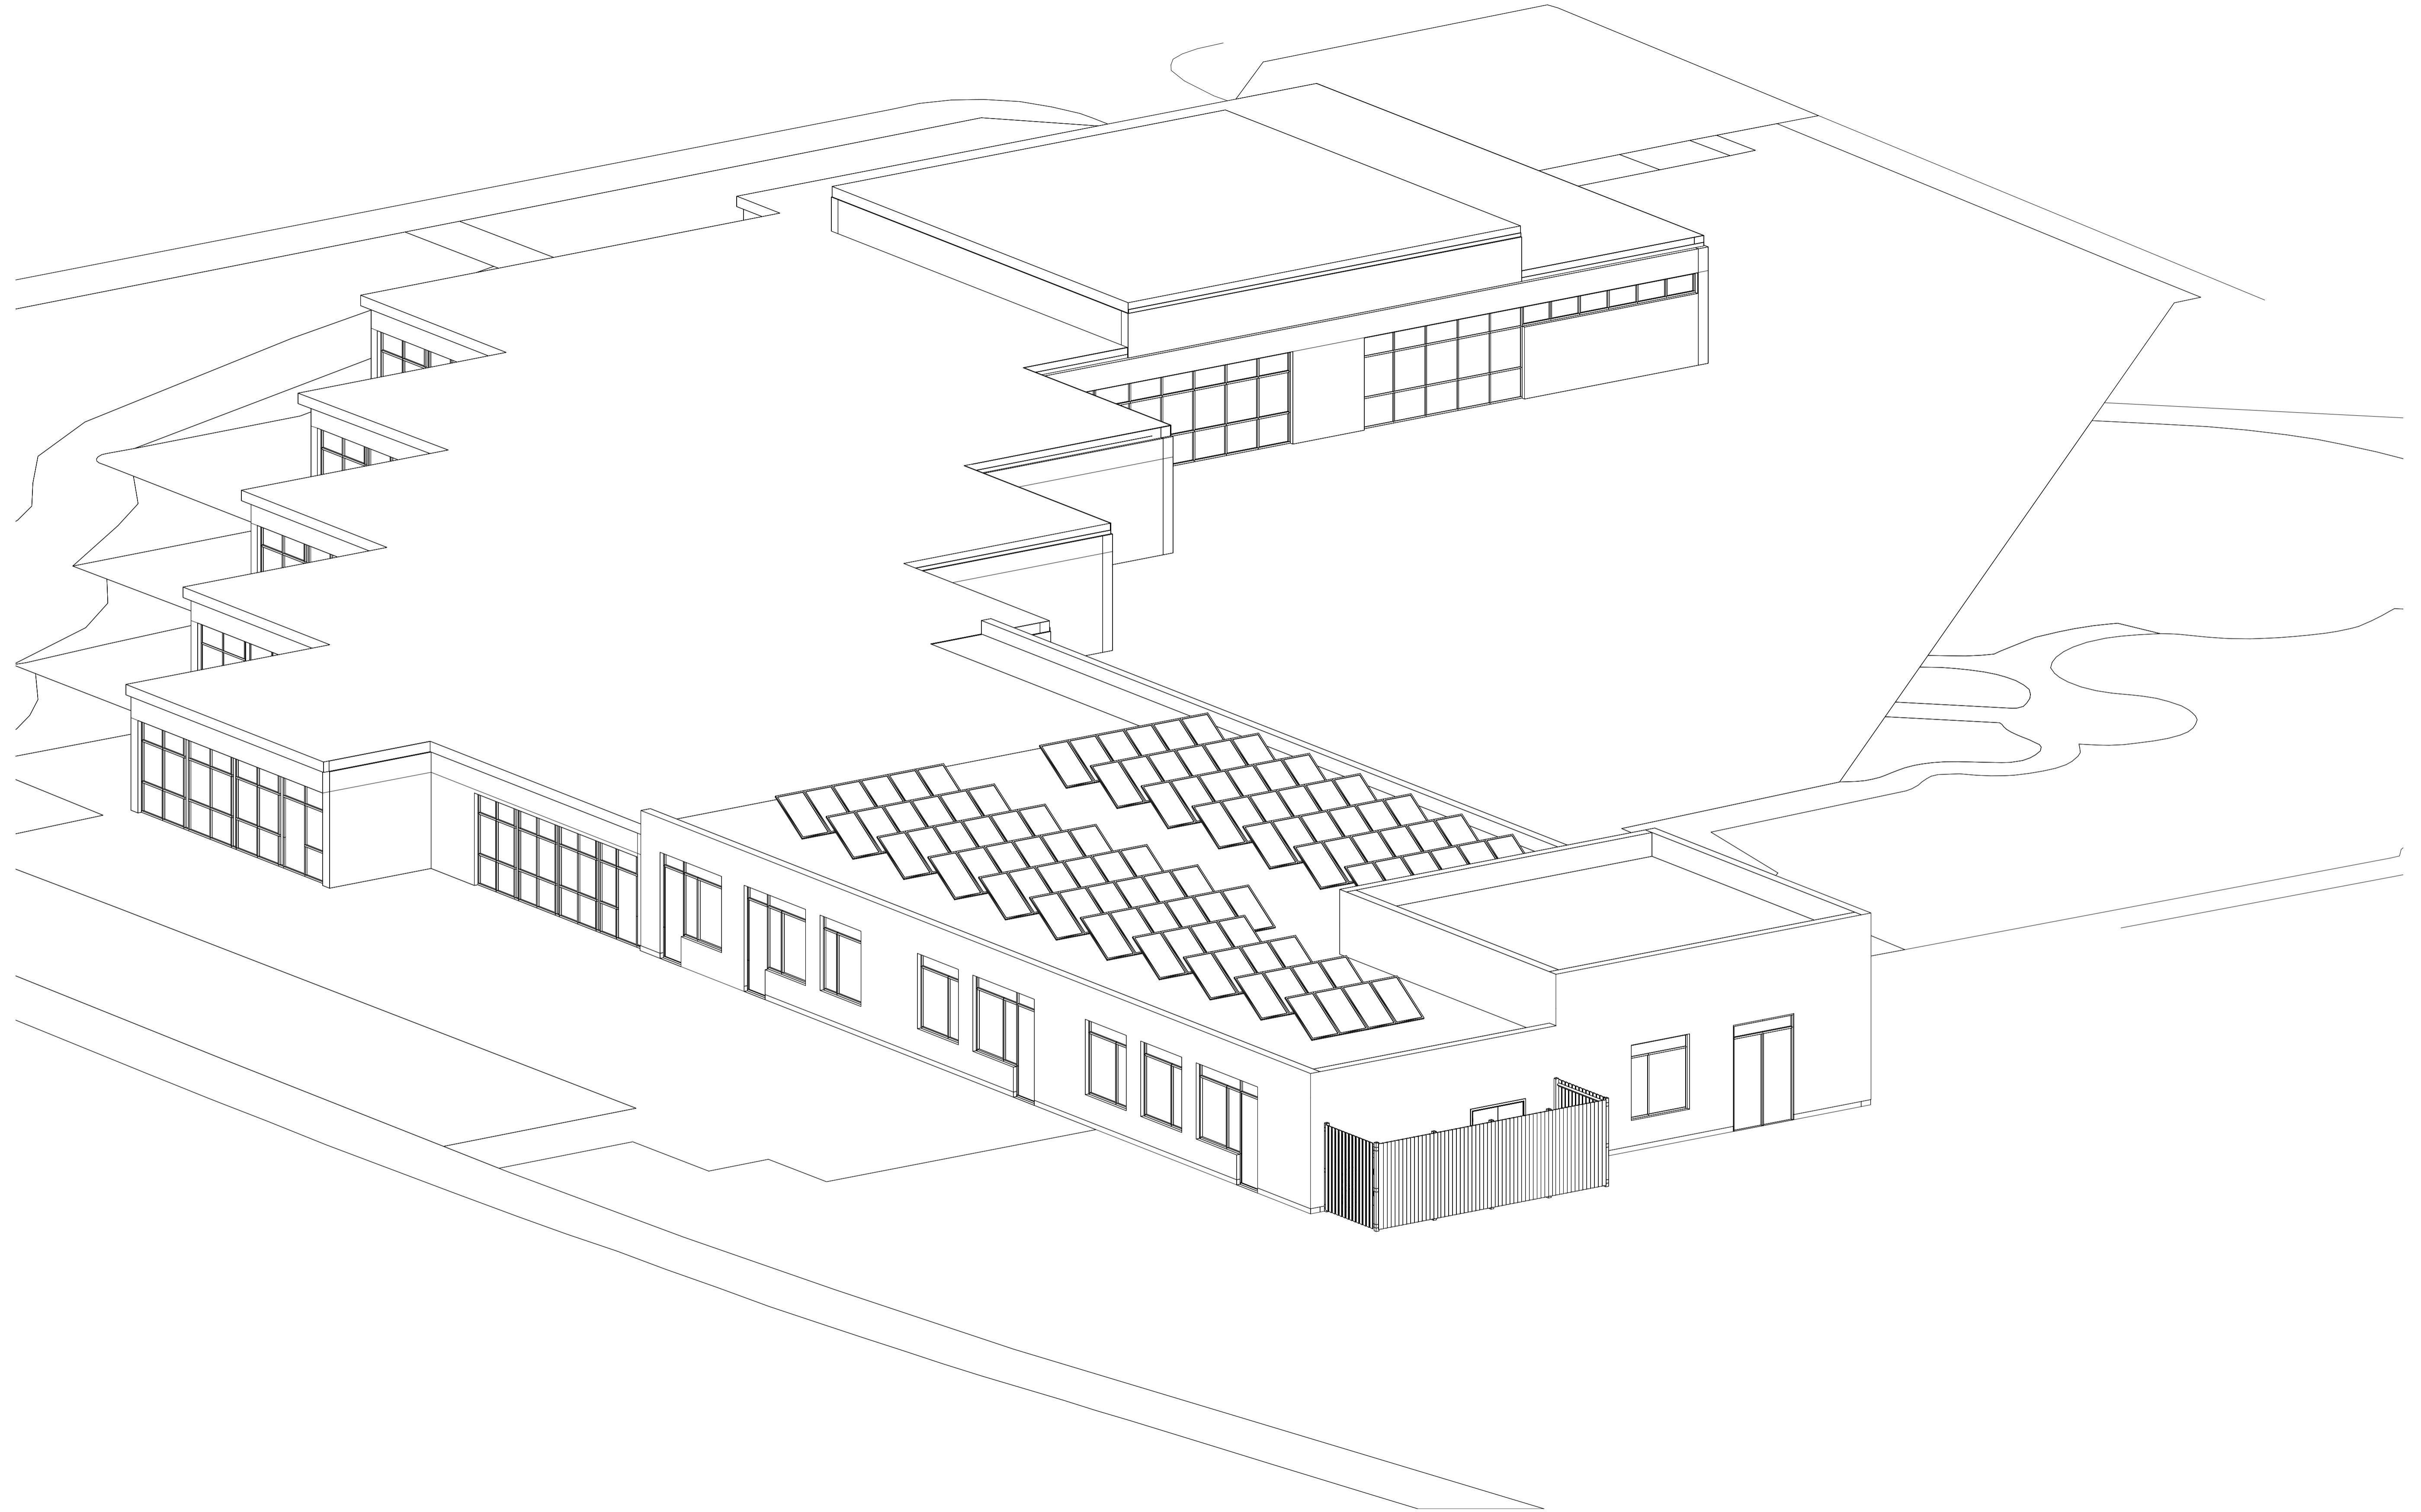

NOTES

REV	DATE	REVISION NOTE	BY	CHECK

elliswilliams
ARCHITECTS

Moorlands Junior School
3D Indicative Image

STATUS | Information
DRAWN BY | JR

SCALE |
DATE | 16.02.22

REV